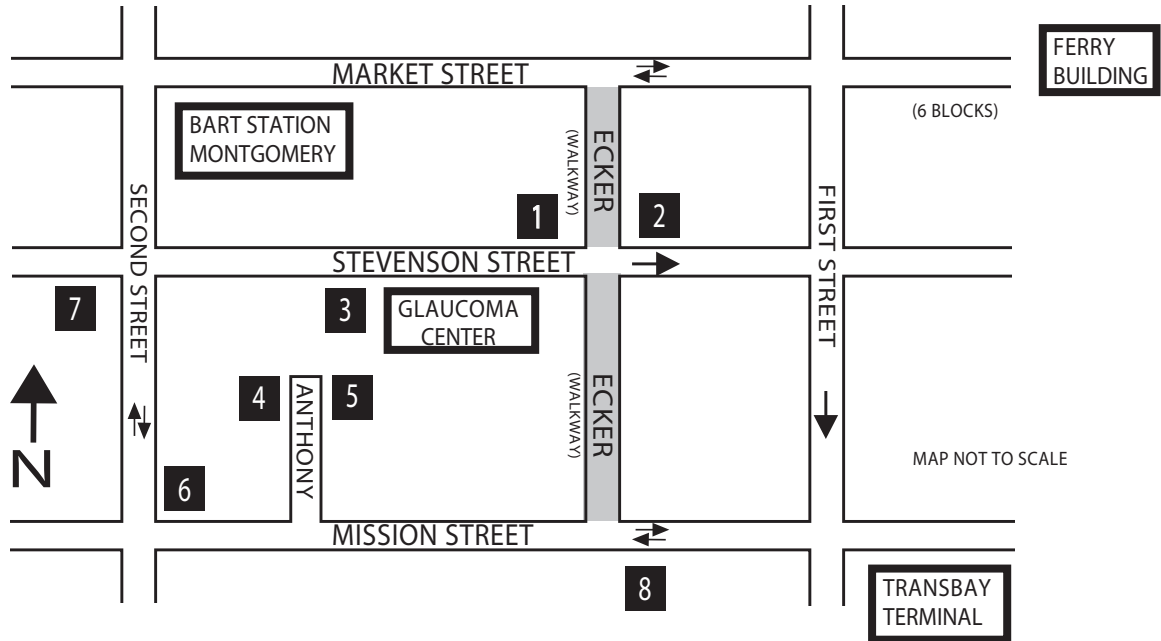

Nearby Parking Locations

- 1 Ampco System Parking:** 555 Market Street. Entrance on Stevenson St. Across from GCSF
\$3.00 per 20 min; \$27 per day
Open Monday thru Friday 7AM-7PM
(415) 284-2056
- 2 Central Parking System:** 71 Stevenson Street. Immediately adjacent to GCSF
\$2.50 per 20 min; \$30 greater than 4 hours
Open Monday thru Friday 6AM-7PM
(415) 495-7017
- 3 California Parking:** 325 Market Street. Entrance on Stevenson St. between 1st St. and 2nd St.
\$3.00 per 20 min; \$27 per day
Open Monday thru Friday 6:30AM-7PM
(415) 974-0992
- 4 Ampco System Parking:** 55 Second Street. Entrance on Anthony St. Head North from Mission St.
\$2.13 for first hour; \$8.50 per hour after first hour; Max \$21.25
Open Monday thru Friday 4AM-8PM
(415) 512-5630
- 5 Ampco System Parking:** 560 Mission Street. Entrance on Anthony St. Head North from Mission St.
\$2.13 for first hour; \$8.50 per hour after first hour; Max \$21.25
Open Monday thru Friday 6AM-8PM
(415) 543-5261
- 6 Priority Parking:** 85 Second Street. Entrance on Mission St. on the corner of Mission St. and 2nd St.
\$3.00 per 20 min; \$25 per day
Open Monday thru Friday 6AM-10PM
(415) 546-3150
- 7 Palace Hotel Garage:** 125 Stevenson Street. Entrance on Stevenson Street. across from Palace Hotel.
\$8 for first hour; \$10 per hour after first hour; Max \$38
Open Monday thru Friday 6AM-10PM
(415) 546-6098
- 8 Standard Parking:** 100 First Street. Entrance on Mission St. between 1st St. and 2nd St.
\$3.00 per 20 min; \$27 per day
Open Monday thru Friday 6AM-10PM
(415) 541-0589

*Please note parking availability and rates may change